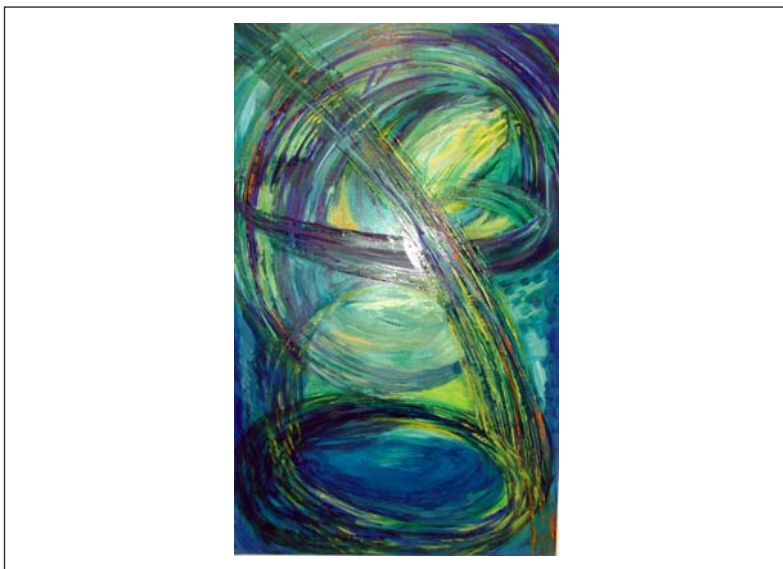

(canvas)

h153xw102cms

**16. Choreographed
Orange Sequence
2006**

Acrylic and gouache

(paper)

h40xw30cms

**17. Choreographed
Orange Sequence IV
2006**

Acrylic and gouache

(paper)

h50xw40cms

Frankie Locke - Paintings

**18. Choreographed
Orange sequence VI
2006**
Acrylic and gouache
(paper)
h80xw60cms

**19. Circular Divisions
2007**
Oil on canvas
(canvas)
h182xw113cms

**20. Circumsolar
2007**
Oil
(canvas)
d50cms

Frankie Locke - Paintings

21. choreographed painting part 2

()

h??xw??cms

Frankie Locke - Paintings

22. Displaced Rhythm I
2007
Oil

(canvas)

h106xw48cms