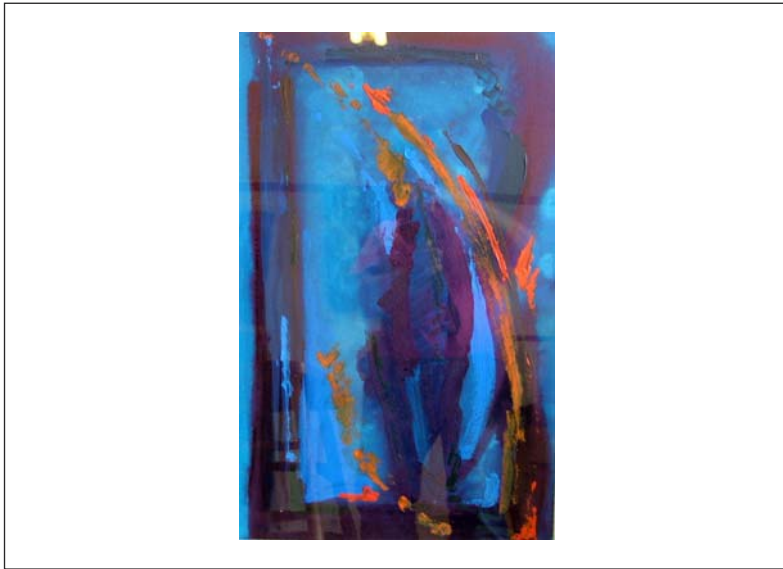

(canvas)

h153xw102cms

**16. Choreographed
Orange Sequence
2006**

Acrylic and gouache

(paper)

h40xw30cms

**17. Choreographed
Orange Sequence IV
2006**

Acrylic and gouache

(paper)

h50xw40cms

Frankie Locke - Paintings

**18. Choreographed
Orange sequence VI
2006**
Acrylic and gouache
(paper)
h80xw60cms

**19. Circular Divisions
2007**
Oil on canvas
(canvas)
h182xw113cms

**20. Circumsolar
2007**
Oil
(canvas)
d50cms