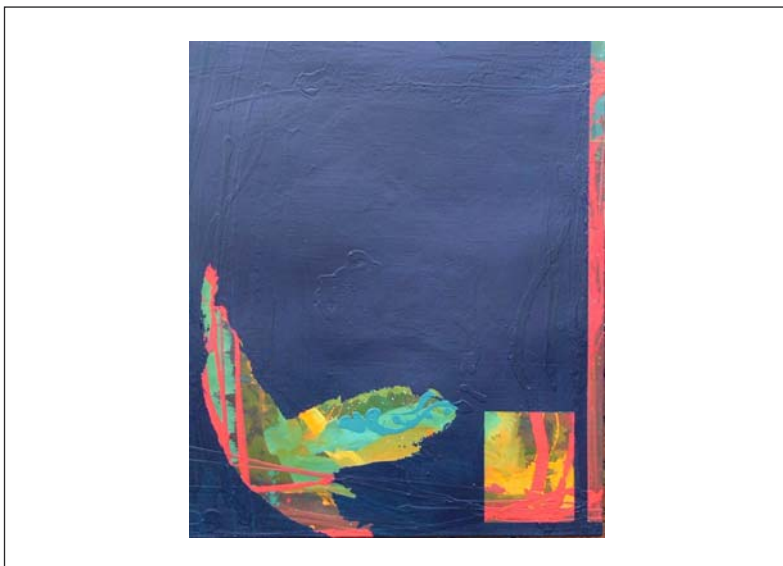

h??xw??cms

Frankie Locke - Paintings

9. Orange Blue spiral trace

()

h??xw??xd??cms

10. Painting 2008-09 acrylic

(canvas)

h53xw45xdcms

11. Paintings 2008-09 acrylic

(canvas)

h105xw74cms

Frankie Locke - Paintings

12. 2007

()

h??xw??cms

13. 2009